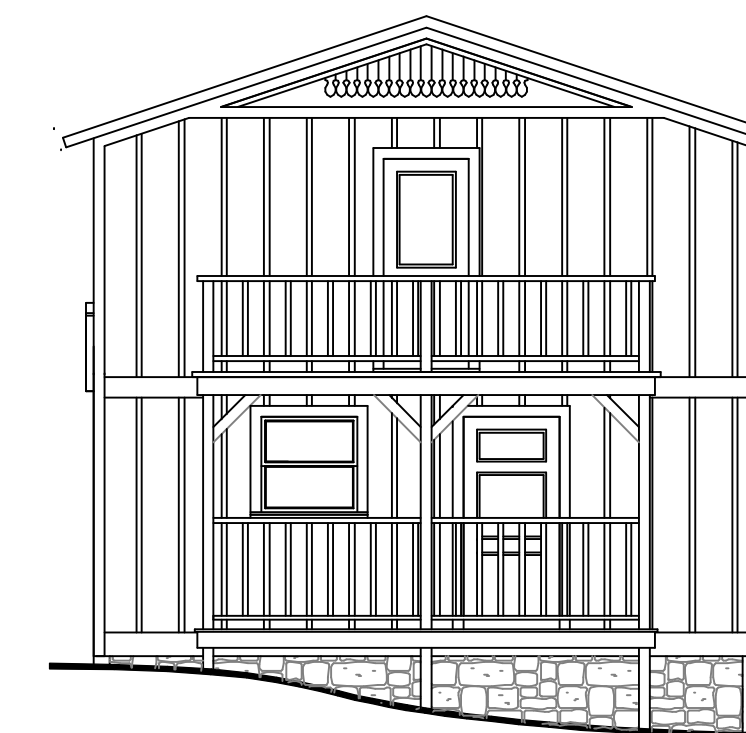

FIRST FLOOR PLAN
N.T.S.

SECOND FLOOR PLAN
N.T.S.

1-1/2 Story Victorian Cottage #1044
Victorian Cottage with Timeless Charm

LIVING AREA
FIRST FLOOR = 538 SQ. FT. HEATED
SECOND FLOOR = 506 SQ. FT. HEATED
TOTAL SQUARE FEET HEATED = 1044

STYLE: VICTORIAN

FRONT ELEVATION
N.T.S.

REAR

LEFT

RIGHT