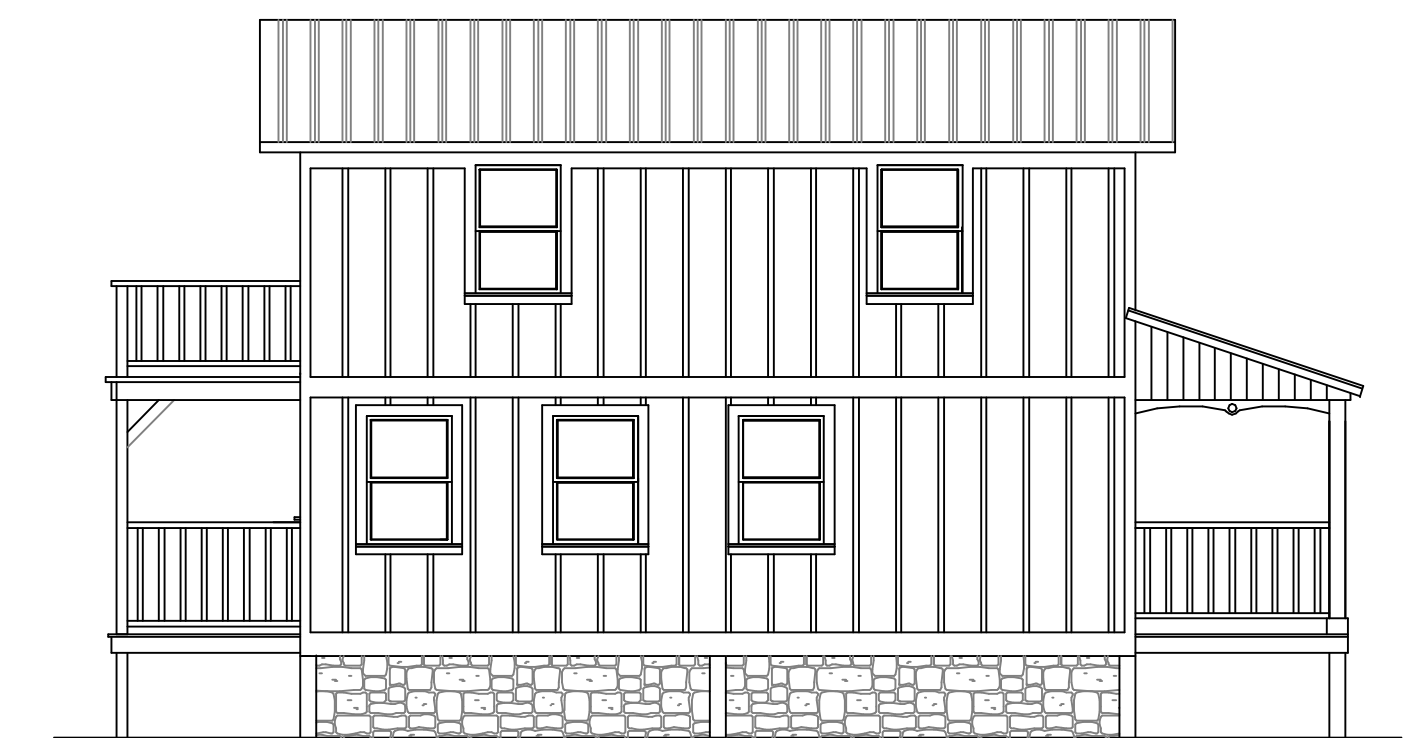

FIRST FLOOR PLAN
N.T.S.

SECOND FLOOR PLAN
N.T.S.

1-1/2 Story Victorian Cottage #1044
Victorian Cottage with Timeless Charm

LIVING AREA
FIRST FLOOR = 538 SQ. FT. HEATED
SECOND FLOOR = 506 SQ. FT. HEATED
TOTAL SQUARE FEET HEATED = 1044

STYLE: VICTORIAN

FRONT ELEVATION
N.T.S.

REAR

LEFT

RIGHT