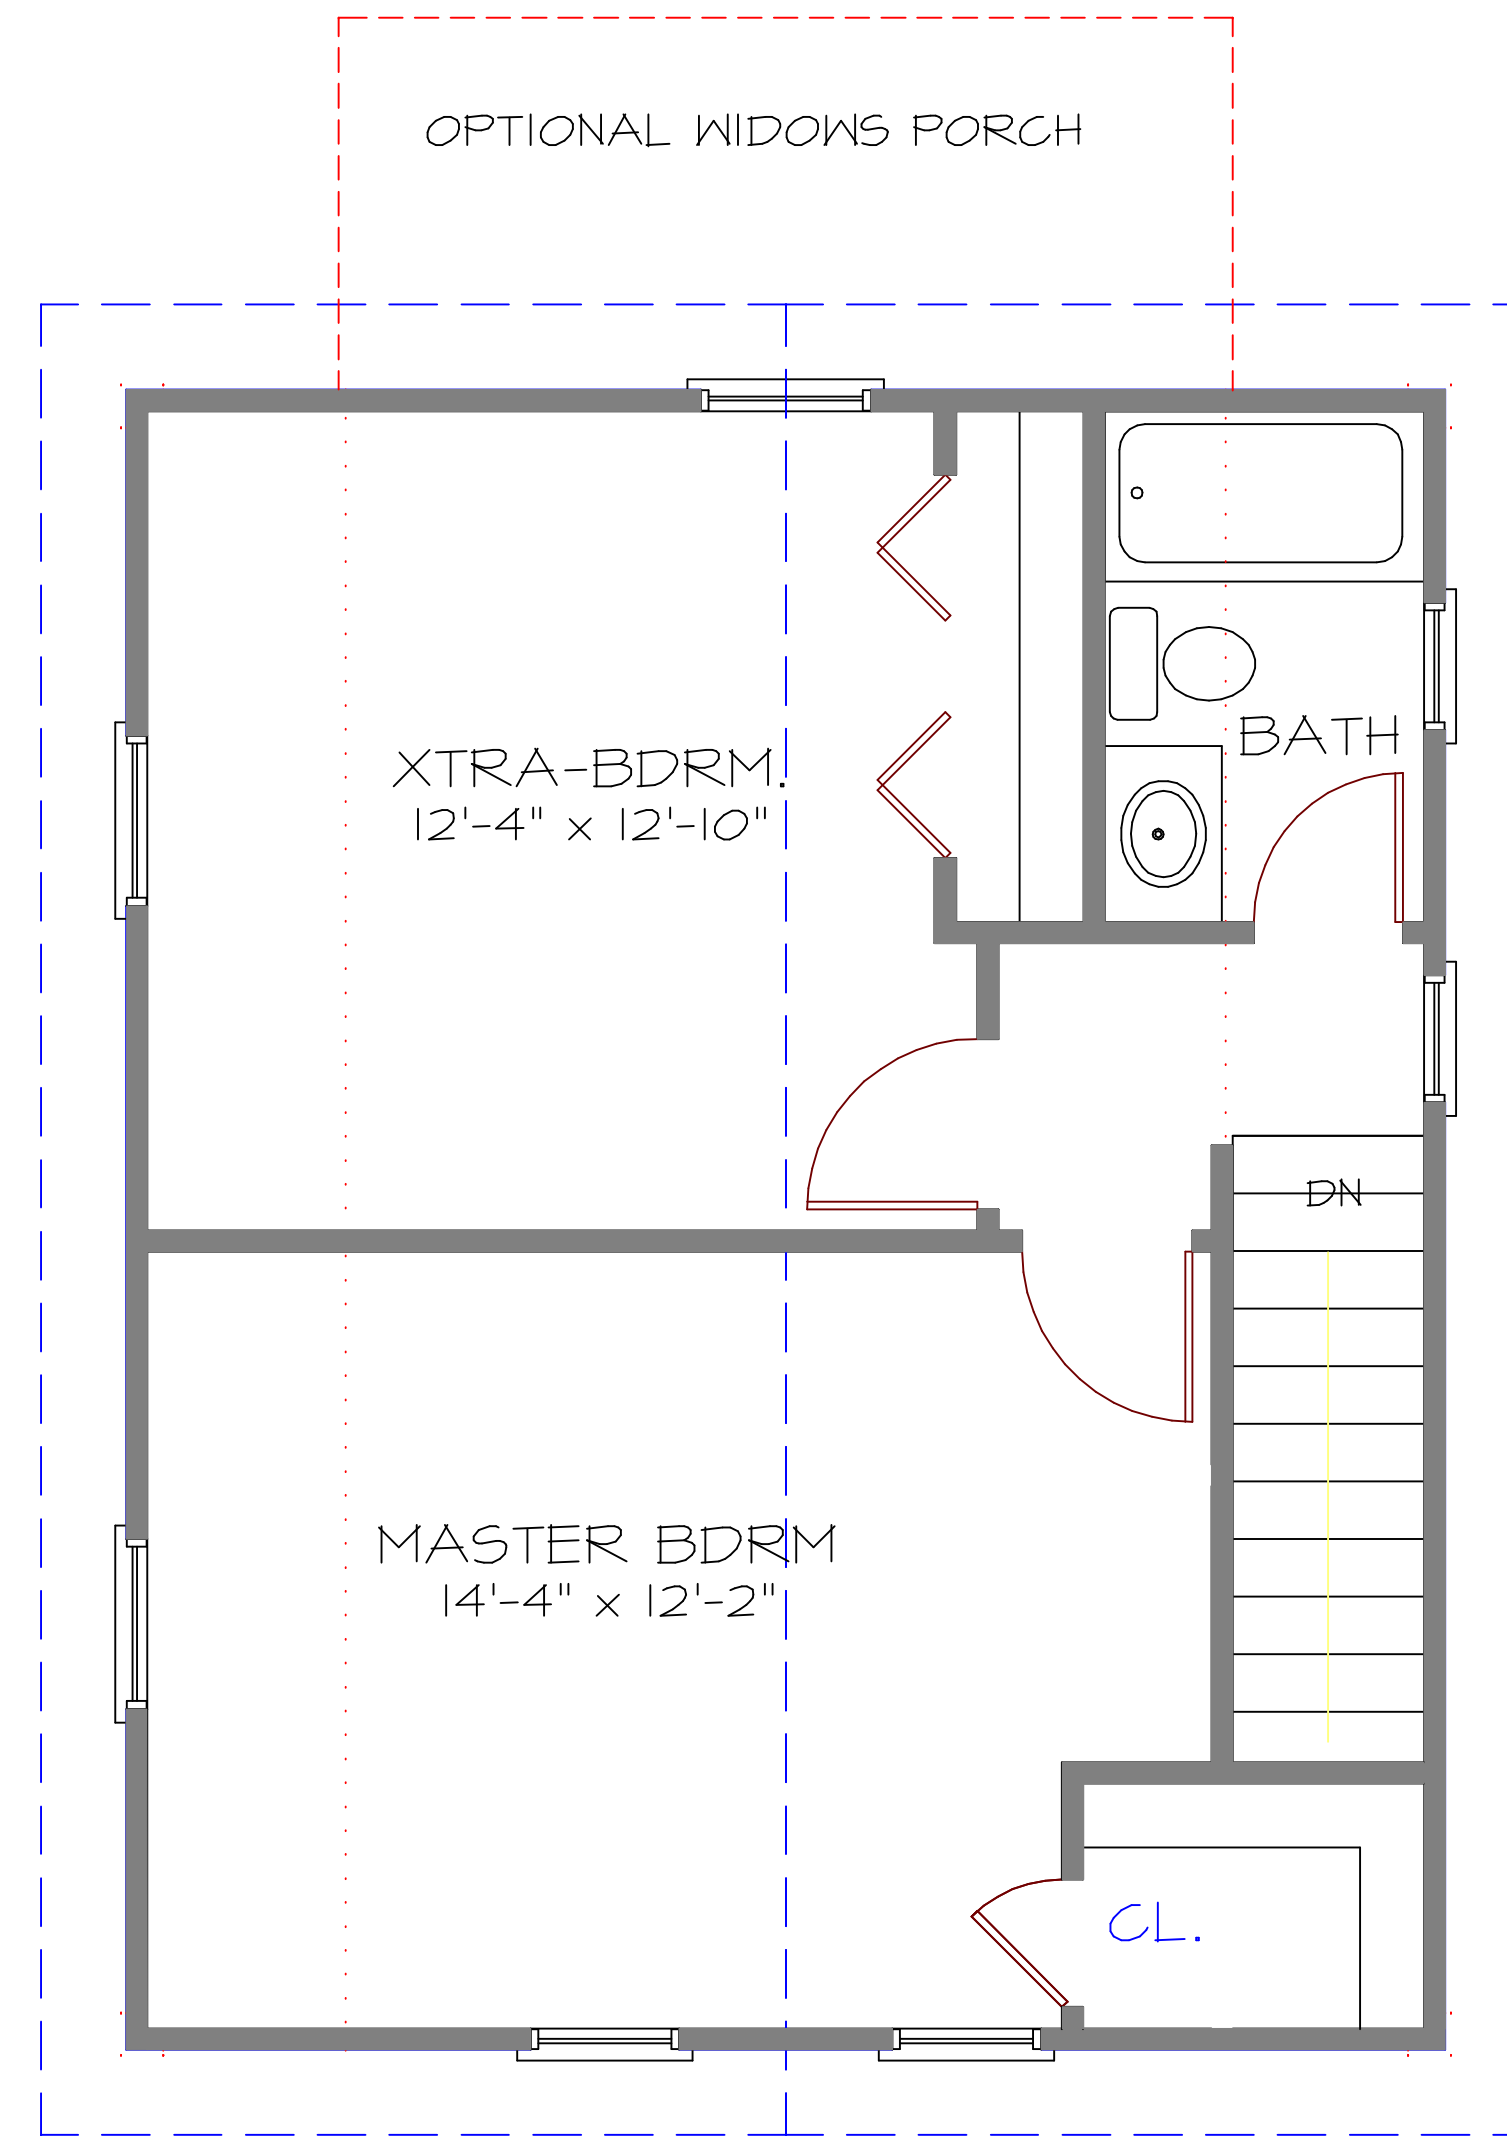

FIRST FLOOR PLAN
N.T.S.

SECOND FLOOR PLAN
N.T.S.

1-1/2 Story Victorian Cottage #1044
Victorian Cottage with Timeless Charm

LIVING AREA
FIRST FLOOR = 538 SQ. FT. HEATED
SECOND FLOOR = 506 SQ. FT. HEATED
TOTAL SQUARE FEET HEATED = 1044

STYLE: VICTORIAN

FRONT ELEVATION
N.T.S.

REAR

LEFT

RIGHT